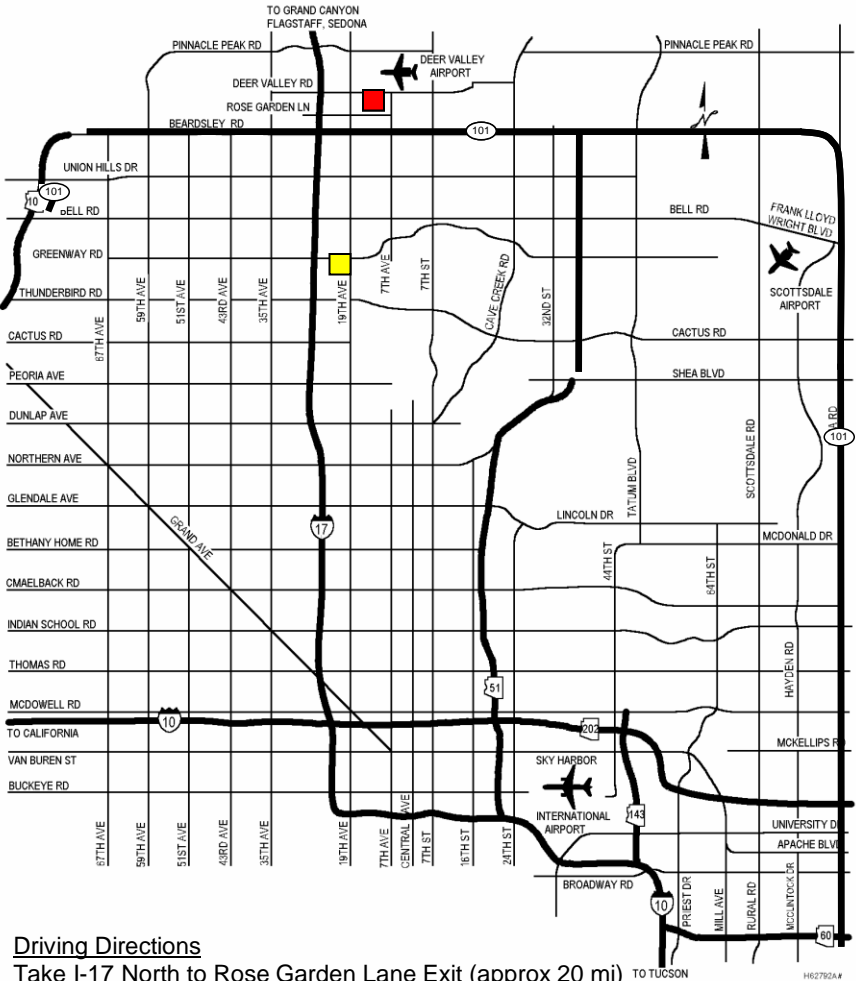

Honeywell ACS/HPS

Honeywell
 21111 North 19th Avenue (602) 436-8000

Driving Directions

Take I-17 North to Rose Garden Lane Exit (approx 20 mi) TO TUCSON
 Turn right (east) onto Rose Garden Lane
 Turn left (north) at the 19th Ave traffic light (2nd light)
 Make immediate right into the Honeywell parking lot
 Turn left on 3rd aisle which runs in front of the building
 “Visitor” parking on your right
 Use lobby entrance next to the Credit Union labeled “Automation and Control Solutions Customer and Visitor Entrance” (see layout to the right) .

Parking and ACS Lobby Entrance for Customers & Visitors

Honeywell Process Solutions
 1860 West Rose Garden Lane
 ACS Lobby: 602-436-3935 (6am to 6pm)

Directions

Enter the parking lot using the last entrance on the south west corner of the building. Park where noted as “Visitor” or any other non-restricted parking space.
 Facility entrance is marked with a sign that says “ACS Customer and Visitor Entrance” and a large Red Honeywell Wall
 Check-in at Security desk and ask Guard to call your escort
 Parking Lot Tends To Fill Up – Any Sharing of Vehicles from Hotel would be helpful