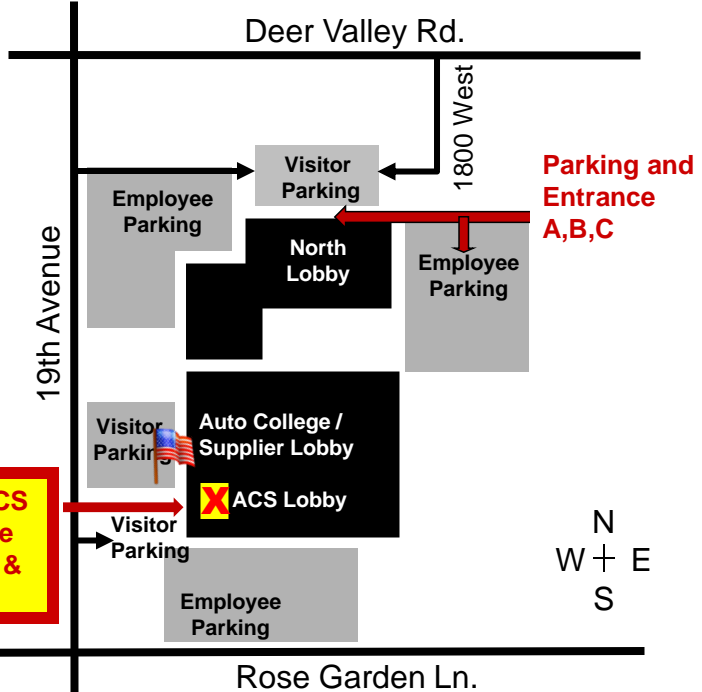

Honeywell ACS/HPS

Honeywell
 21111 North 19th Avenue (602) 436-8000

Driving Directions

Take I-17 North to Rose Garden Lane Exit (approx 20 mi) TO TUCSON
 Turn right (east) onto Rose Garden Lane
 Turn left (north) at the 19th Ave traffic light (2nd light)
 Make immediate right into the Honeywell parking lot
 Turn left on 3rd aisle which runs in front of the building
 “Visitor” parking on your right
 Use lobby entrance next to the Credit Union labeled “Automation and Control Solutions Customer and Visitor Entrance” (see layout to the right) .

Parking and ACS Lobby Entrance for Customers & Visitors

Honeywell Process Solutions
 1860 West Rose Garden Lane
 ACS Lobby: 602-436-3935 (6am to 6pm)

Directions

Enter the parking lot using the last entrance on the south west corner of the building. Park where noted as “Visitor” or any other non-restricted parking space.
 Facility entrance is marked with a sign that says “ACS Customer and Visitor Entrance” and a large Red Honeywell Wall
 Check-in at Security desk and ask Guard to call your escort
 Parking Lot Tends To Fill Up – Any Sharing of Vehicles from Hotel would be helpful